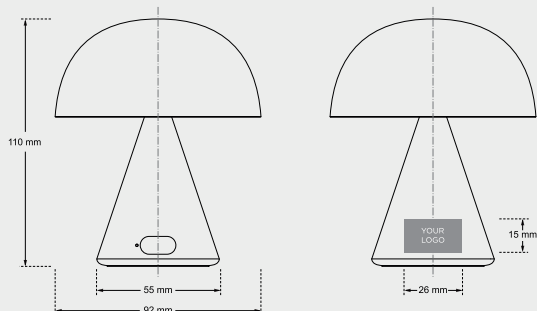

Suggested branding: pad print - laser

TECH SPECS

Medium portable LED lamp
 9 LED colors
 Push activation light
 Memory Dimmer
 IPX4 water-resistant
 Battery life: 24h (tested at 75% brightness, 22°C ambient indoor temperature)
 Charging time: 2h
 Power supply: on USB-C port (cable included) or wirelessly
 Material: Aluminium / ABS | Weight: 160 g | 5.64 oz
 Dimensions: Ø 9,2 x 11 cm | Ø 3.62 x 4.33"