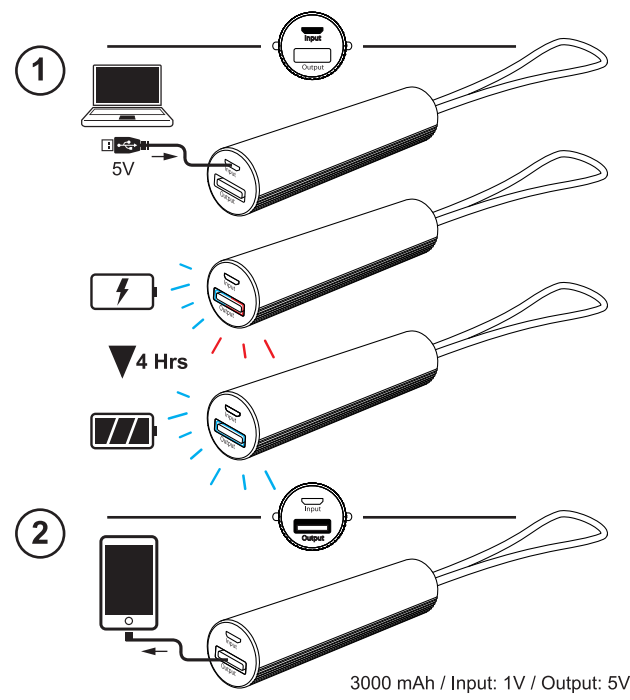

90

95

LL119  
FINE TUBE POWER BANK

RECTO

VERSO

scale : 1/1 mm

LL119 IM - ARTWORK